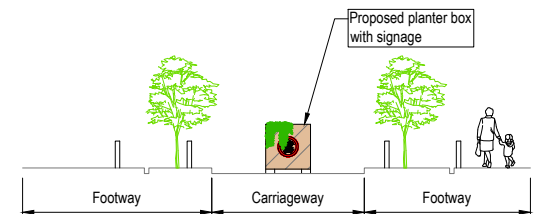

Cowley Low Traffic Neighbourhoods

Florence Park

Site FP2 - Rymers Lane Traffic Filter

Miniature
Golf Course

Proposed location of
Traffic Filter

Proposed localised
parking restrictions

60.0m

Tennis Courts

RYMERS LANE

RYMERS LANE

Street View Illustration

OXFORDSHIRE
COUNTY COUNCIL

Stantec

Revision: A