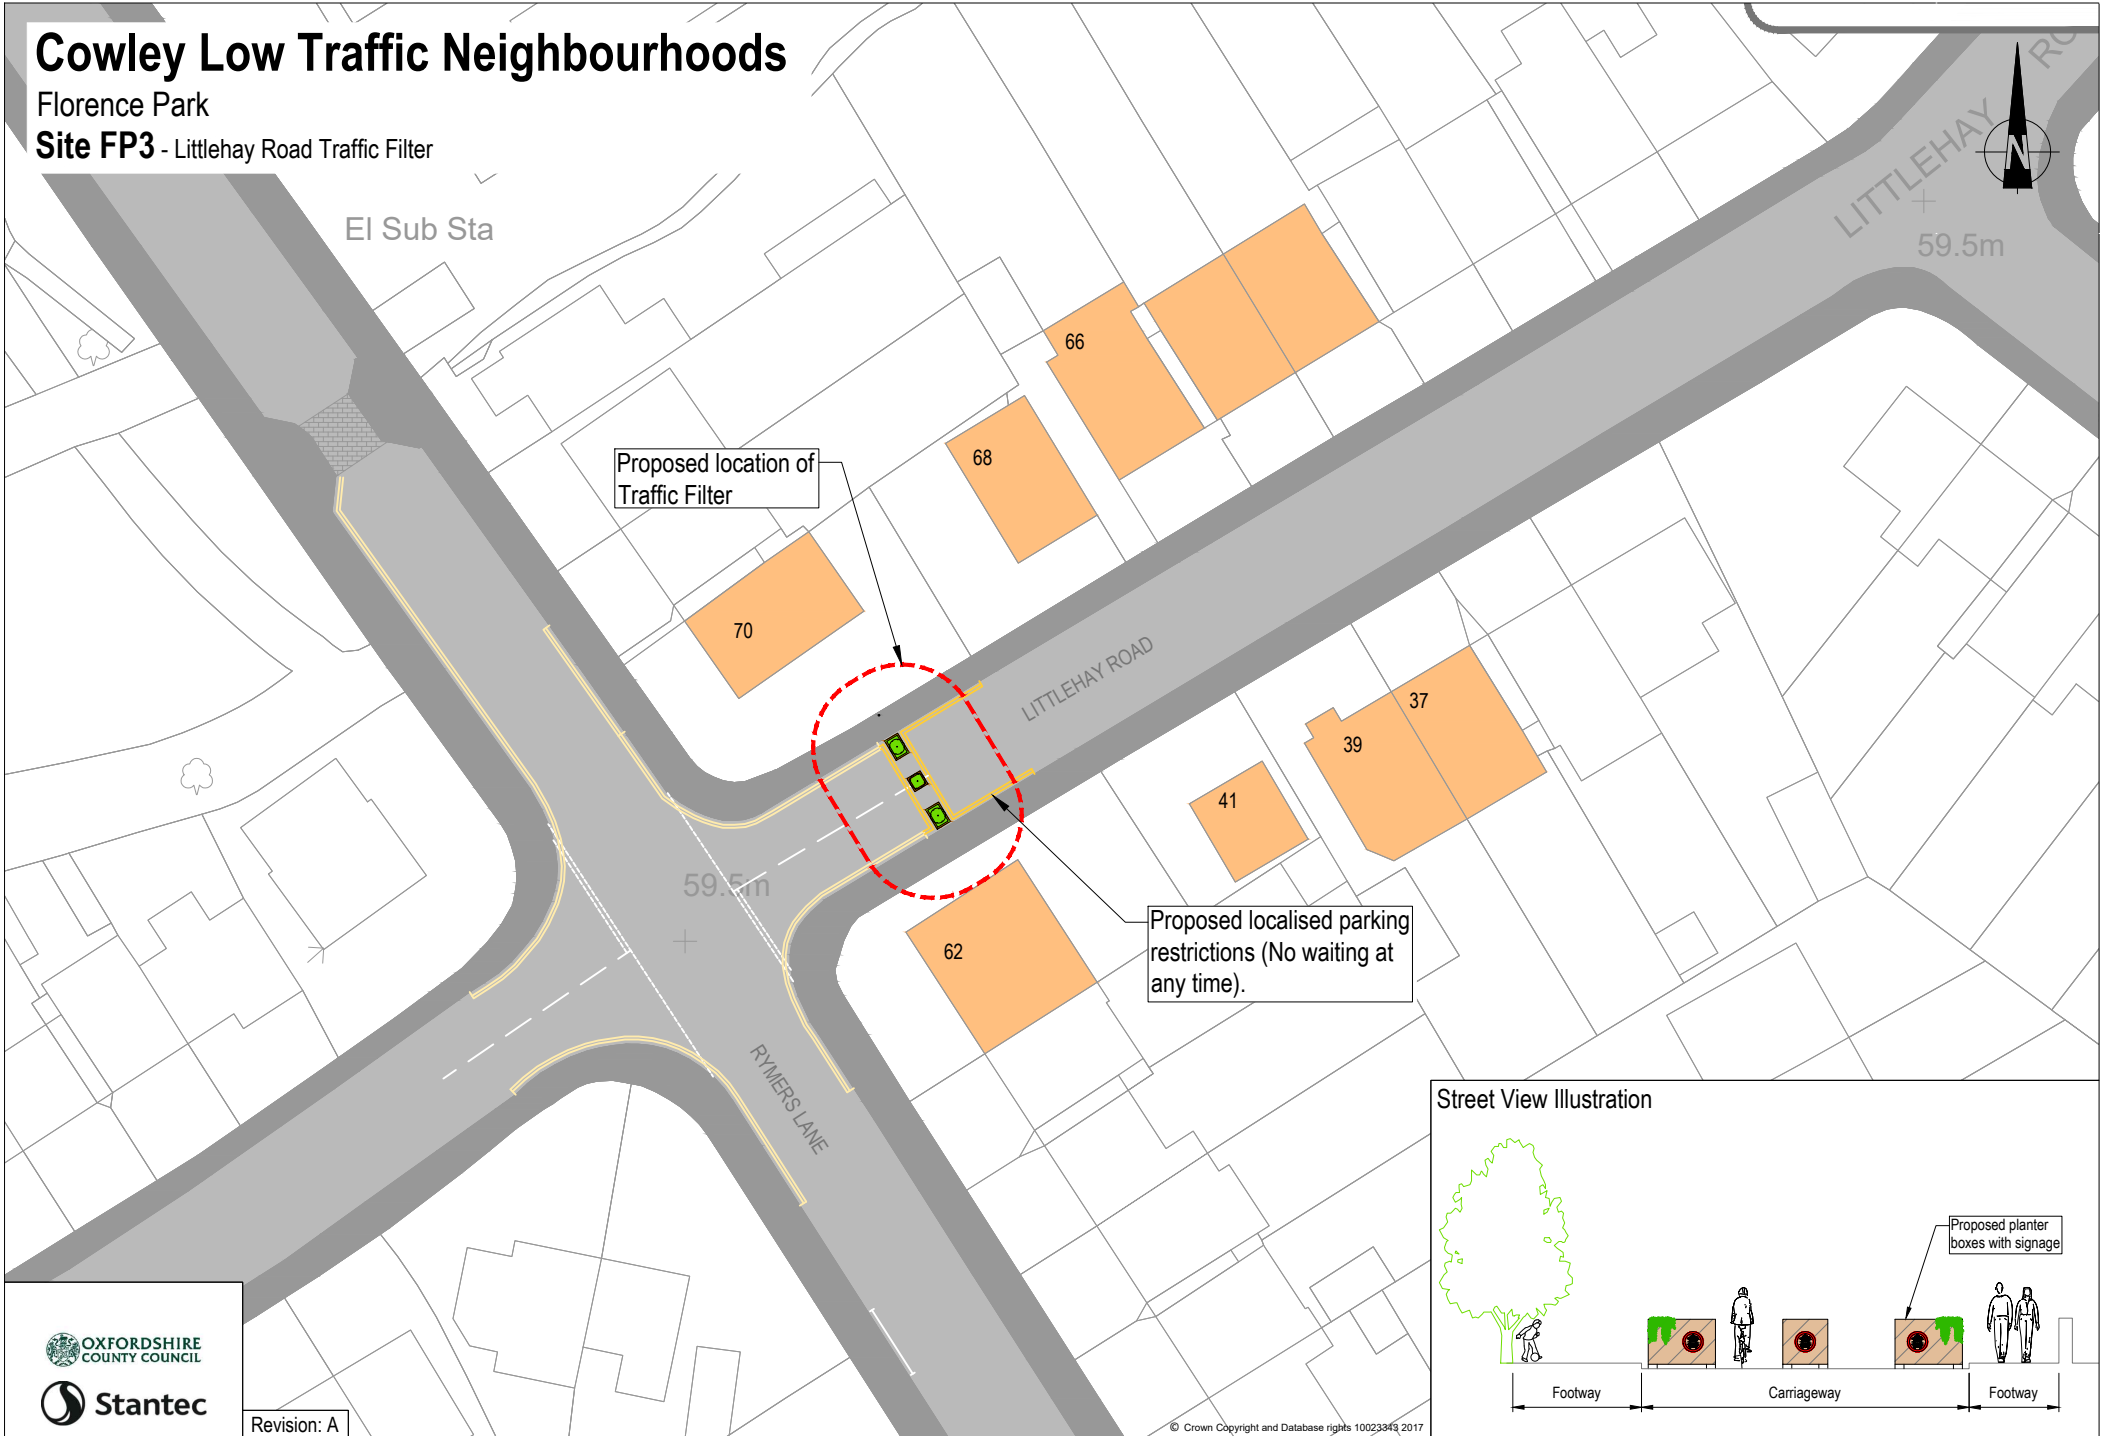

Cowley Low Traffic Neighbourhoods

Florence Park

Site FP3 - Littlehay Road Traffic Filter

Street View Illustration