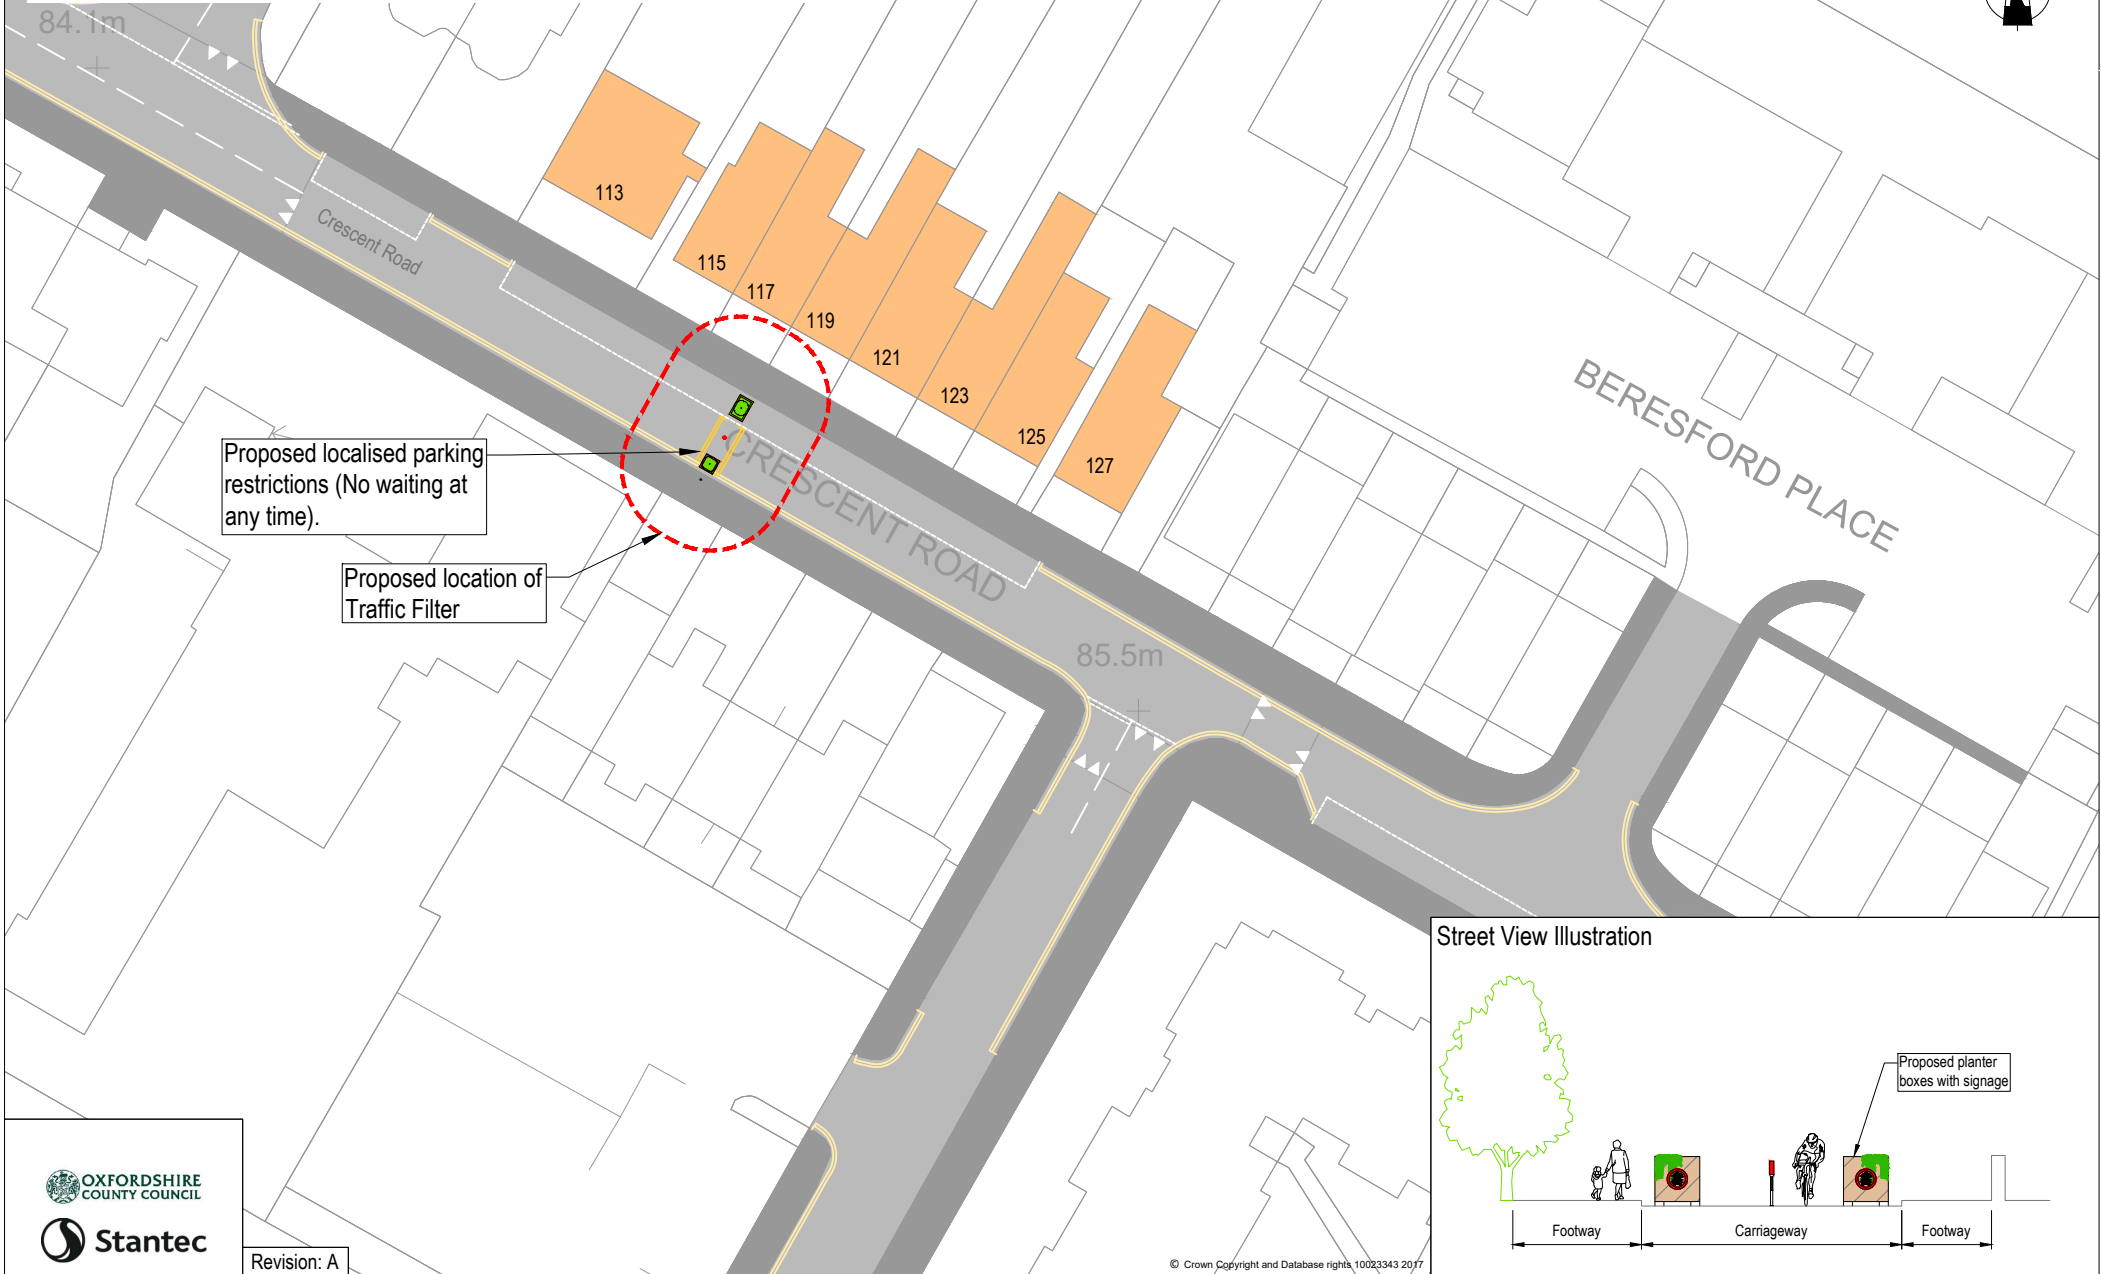

Cowley Low Traffic Neighbourhoods

Temple Cowley

Site TC1 - Crescent Road Traffic Filter

Street View Illustration