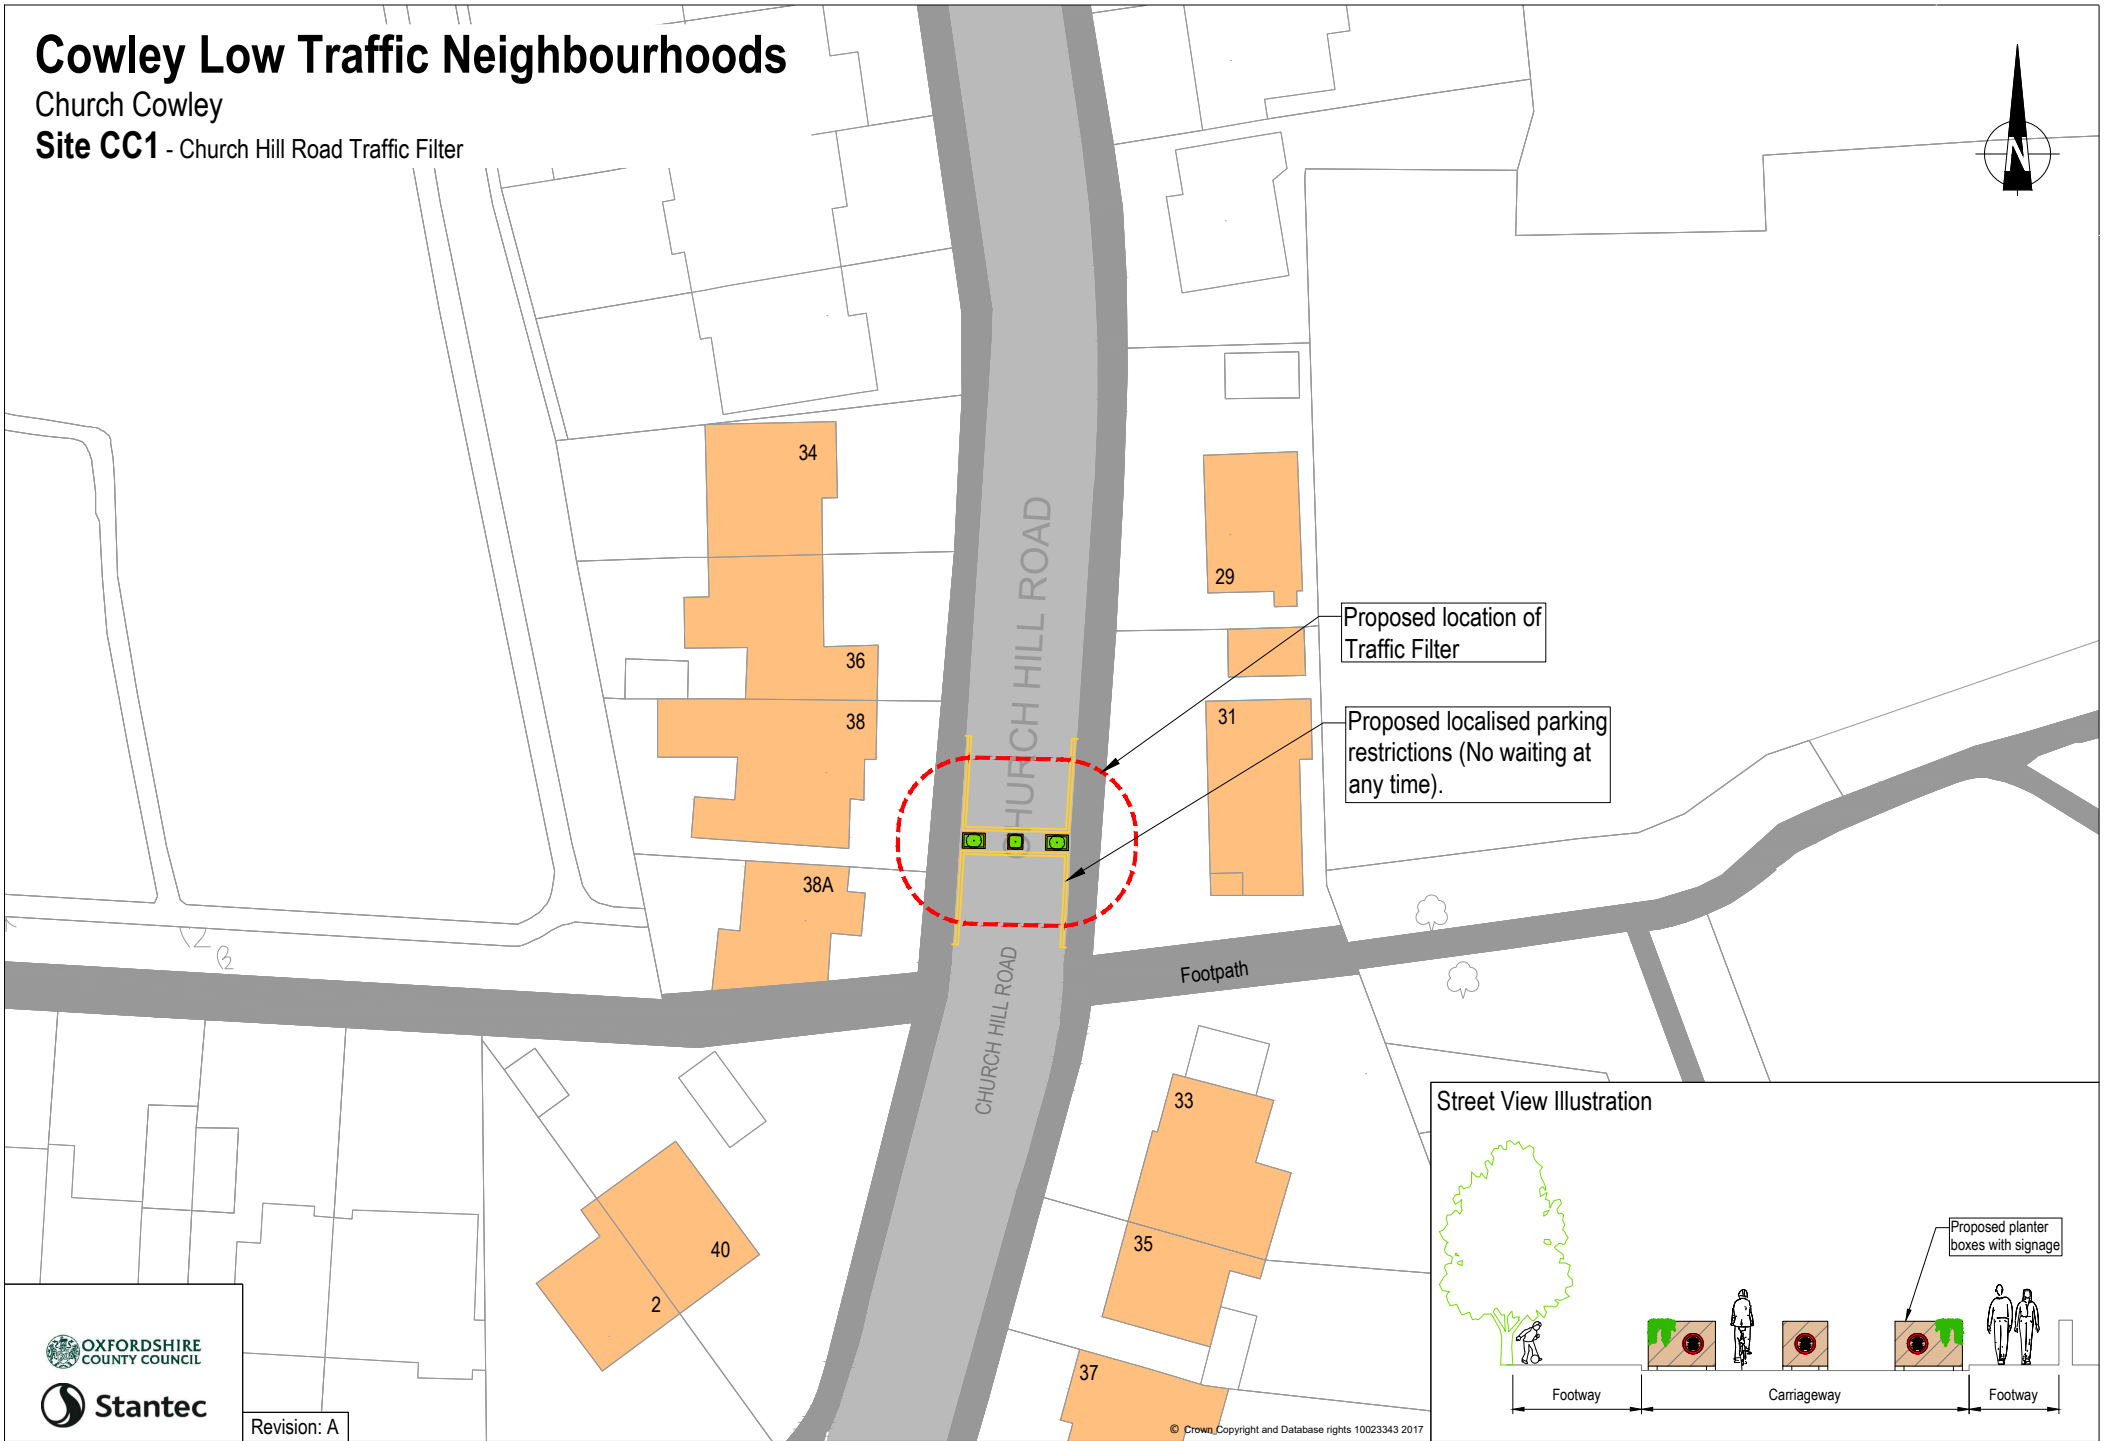

Cowley Low Traffic Neighbourhoods

Church Cowley

Site CC1 - Church Hill Road Traffic Filter

Street View Illustration