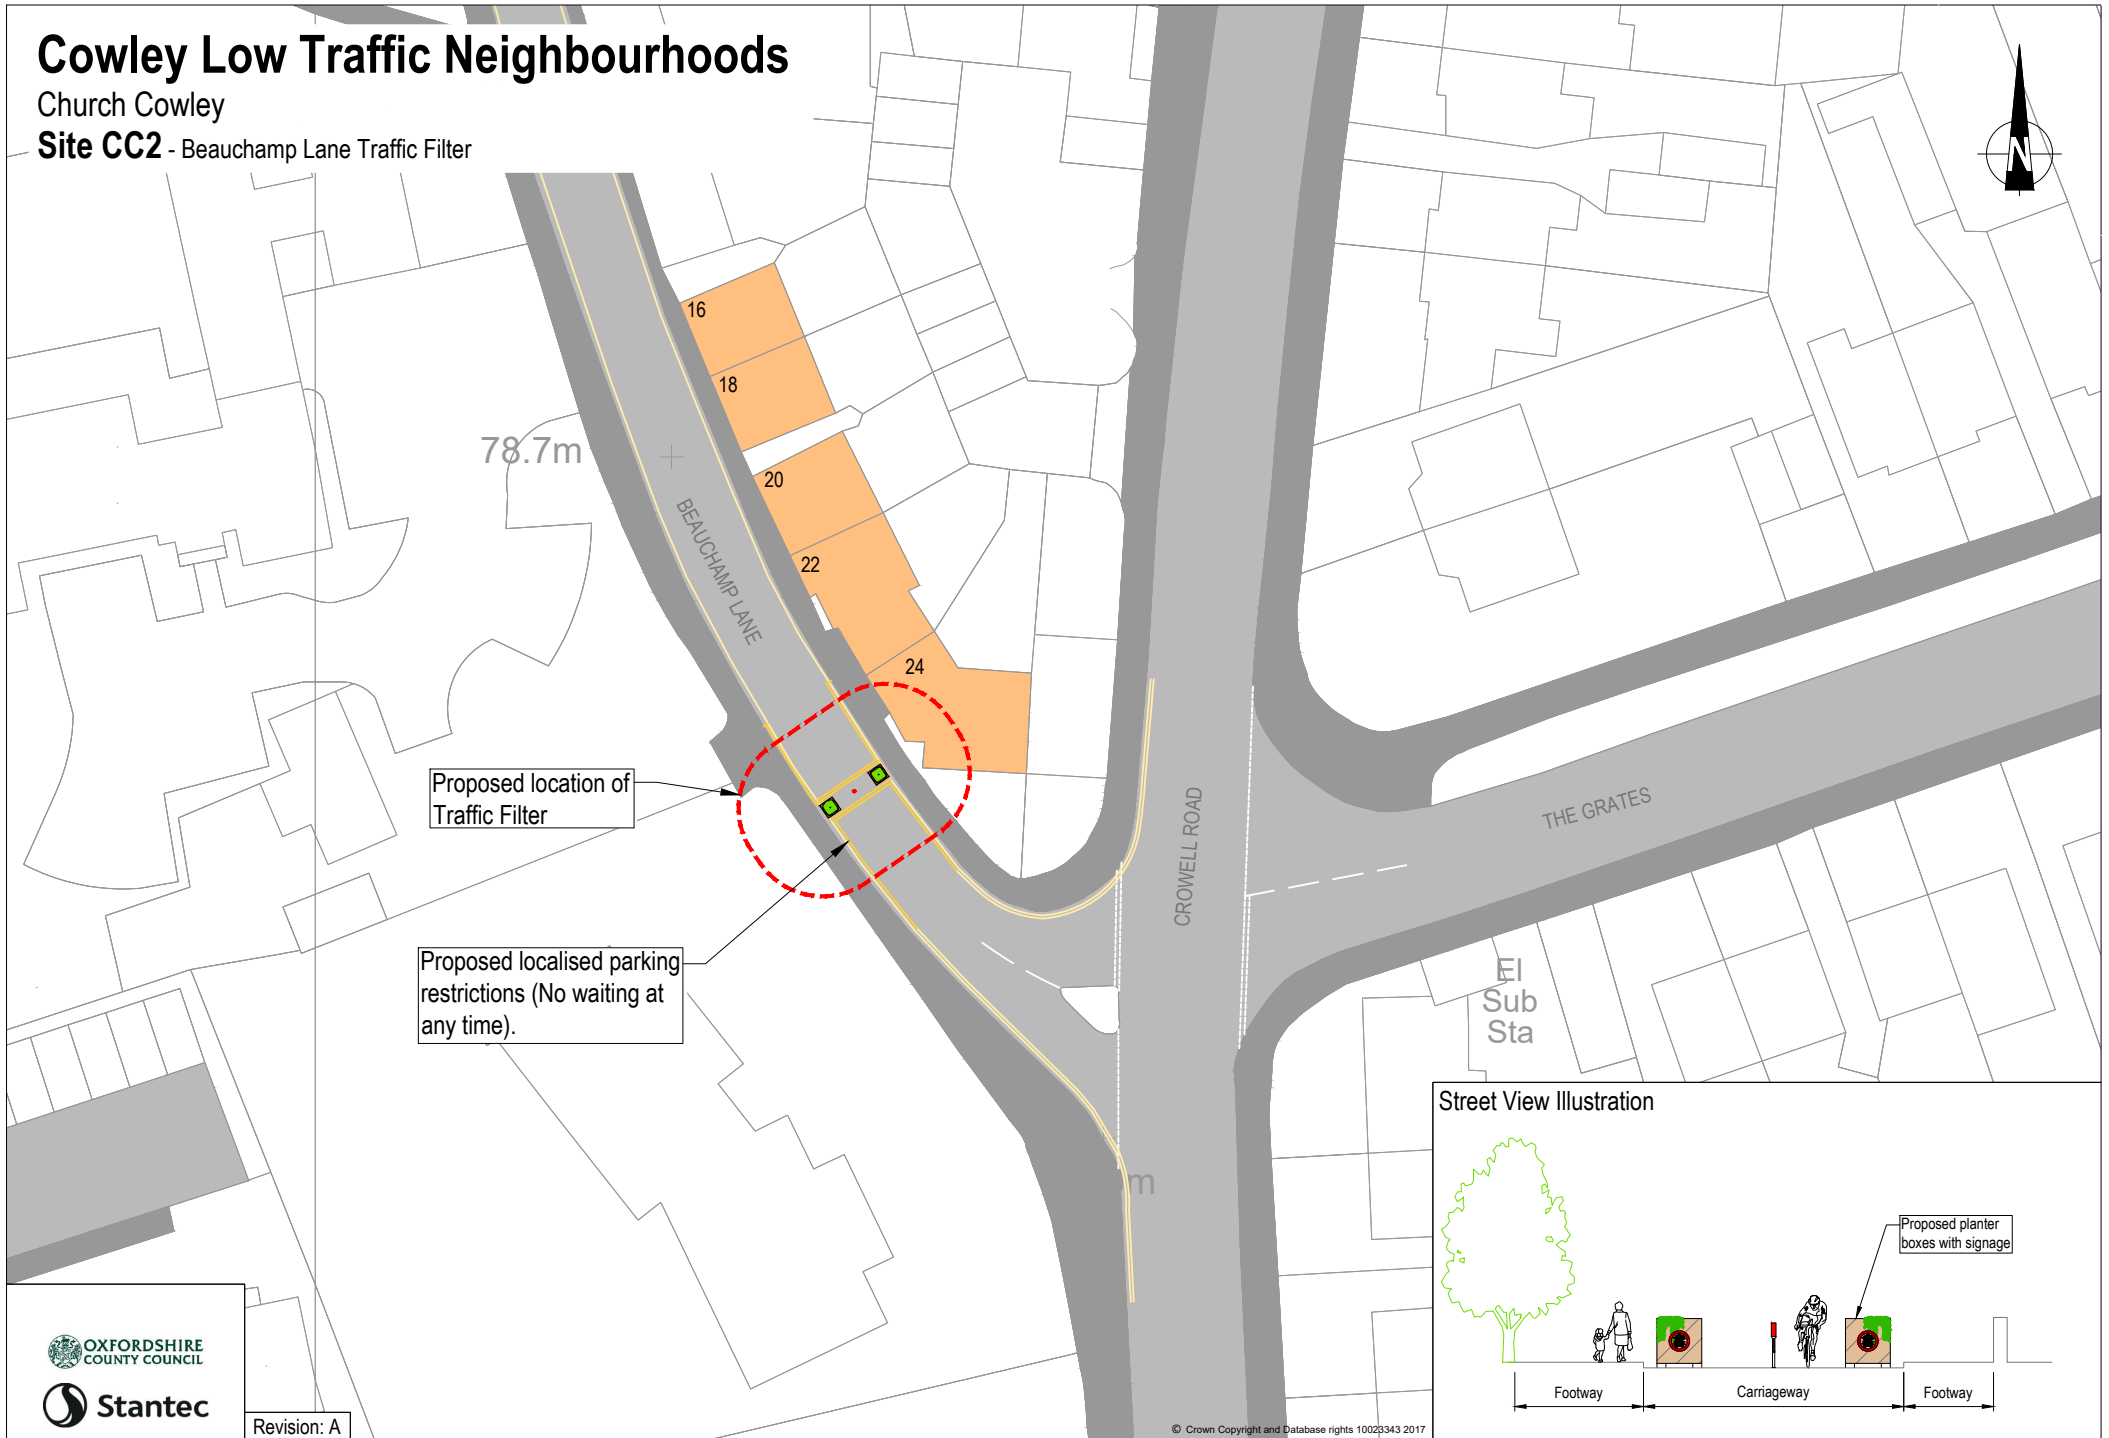

# Cowley Low Traffic Neighbourhoods

Church Cowley

Site CC2 - Beauchamp Lane Traffic Filter

Proposed location of Traffic Filter

Proposed localised parking restrictions (No waiting at any time).

Street View Illustration